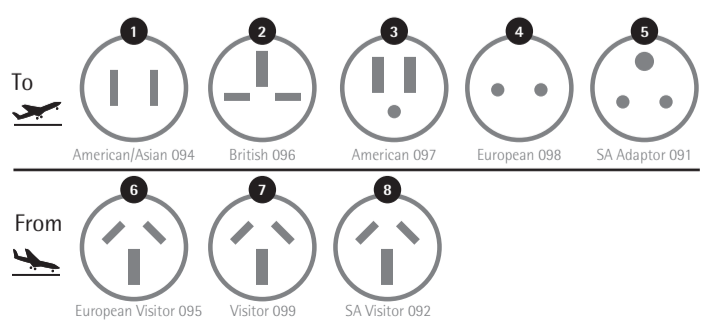

VOLTAGES CODES:

- Countries with 100-120V (110V) = **A**
- Countries with 200-250V (240V) = **B**
- Countries with both 110V + 240V = **C**

IMPORTANT: Voltages + socket configurations vary within a country. This information may not be accurate in every instance.

Every effort has been made to ensure that the information enclosed in this guide to the best of our knowledge is accurate. We cannot however be made responsible for any errors or omissions.

Voltage
Please note adaptors do not convert voltage. Care should be taken to ensure that electrical appliances have a dual voltage capability or a voltage converter is used where necessary.

N/A - Not Available
AU - Uses an Australian plug